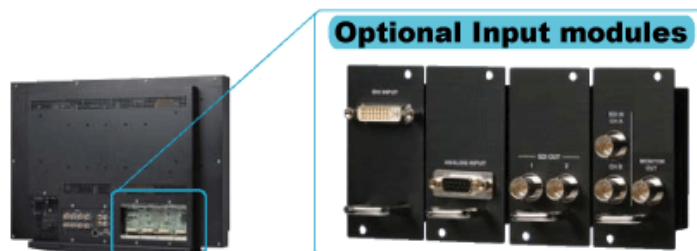

#### 「Outline of product」

DM-3024 is high-quality liquid crystal monitors that can be used for monitoring while shooting video in the studio, in OB vans and at location sites.

adjustments as well as Marker display. Furthermore the panel employs the new liquid crystal to display full screen hi-vision (16:9) and to offer high-brightness, high-contrast and a wide field of vision.